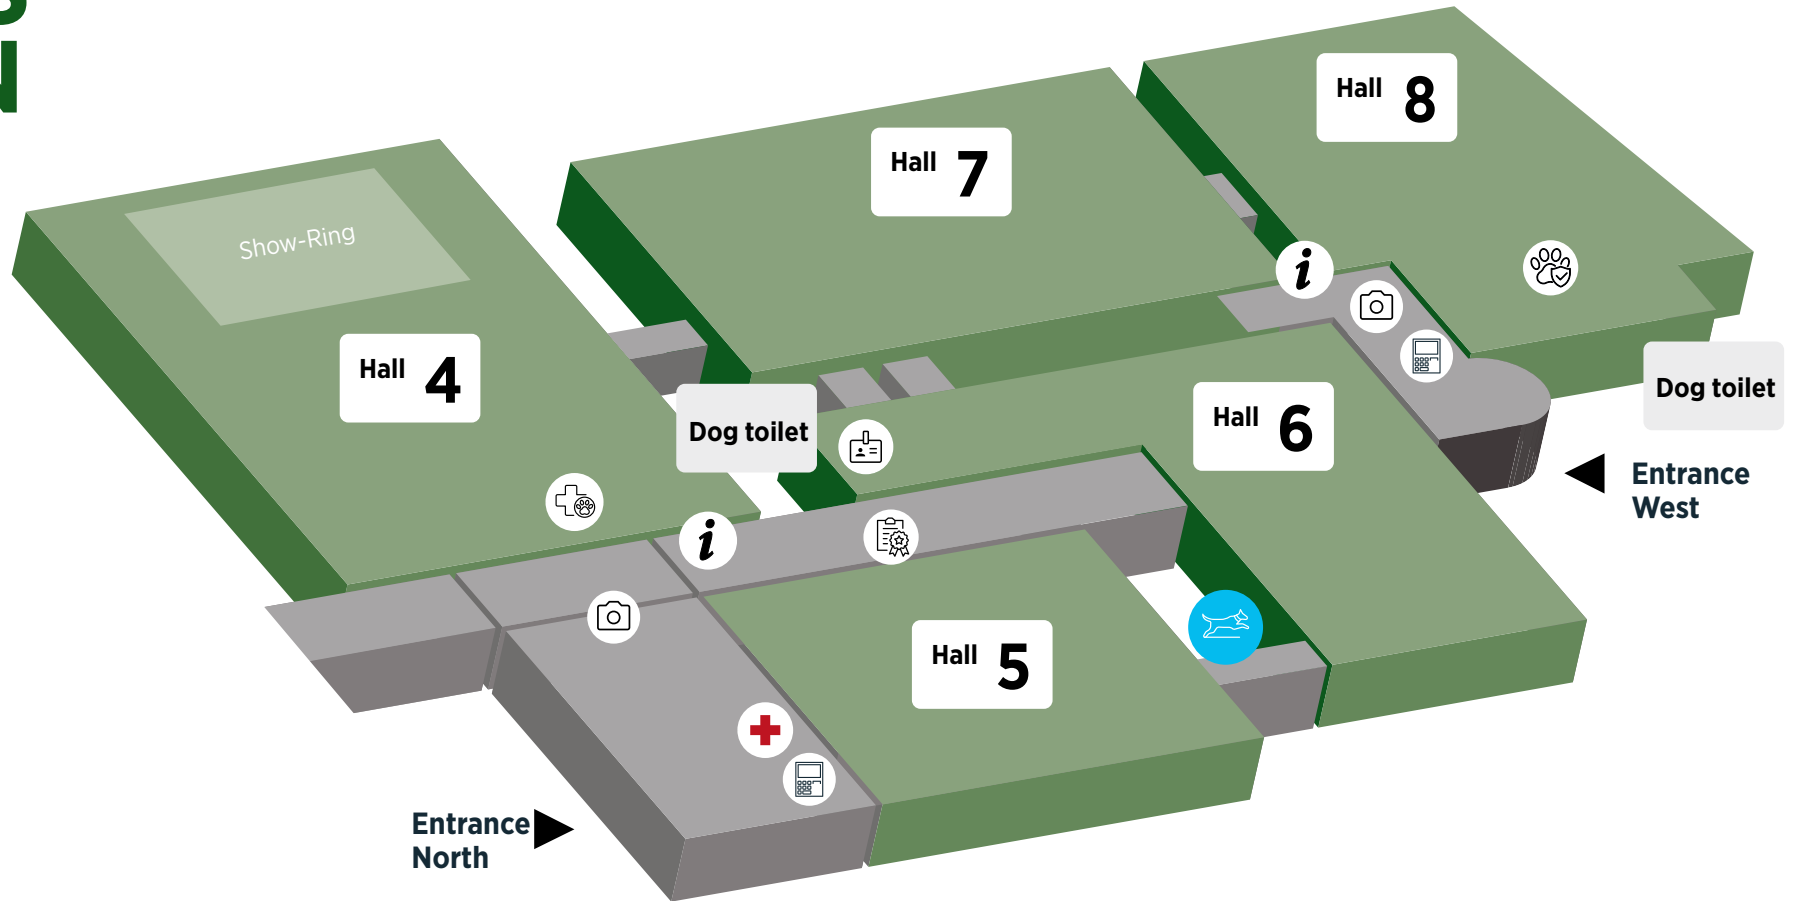

DOGS & FUN

08.-10. MAI 2026
MESSE DORTMUND

-  ATM
-  Show office
-  Ringsteward
-  Vet / Eye examination
-  Vet-Check
-  Selfie Point

Hall 4

- Shopping
- Show-Ring

Hall 5

- Shopping
- Rings 42-43
- Start-Up Area
- Information stands for clubs
- Breed presentation
- PfofenFun

Hall 6

- Ringsteward
- Rings 1-15

Courtyard between Halls 5 & 6

- Dog-Diving

Hall 7

- Rings 16-29

Halle

- Vet-Check
- Rings 30-41